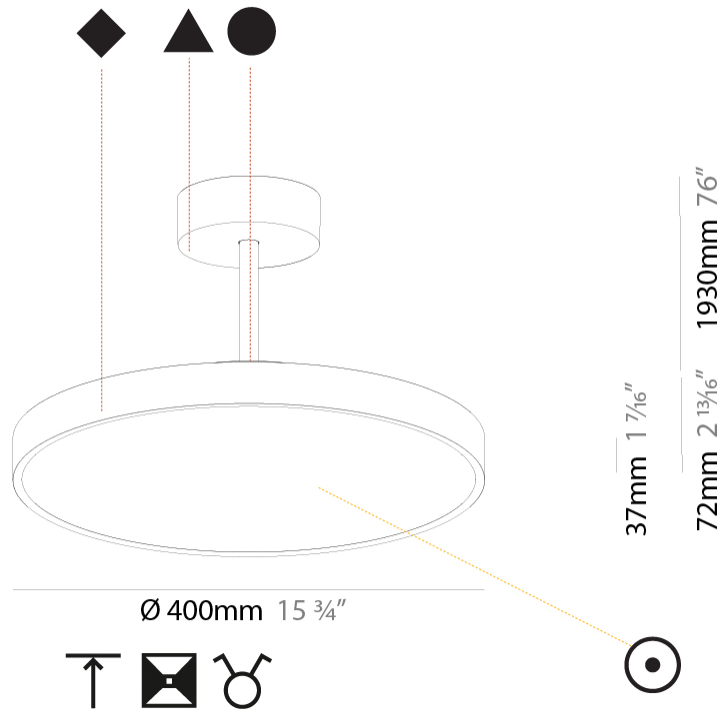

GENERAL

Series: Sign Diva Tube
Subseries: Sign Diva Tube
Brand: Prolicht
Division: Architectural
Mounting Type: Suspension
Mounting Location: Ceiling
Subcategory: Pendant

PHYSICAL

Shape: Round
Diameter (mm): 400
Diameter (in): 15 3/4
Height (mm): 72
Height (in): 2 13/16
Max. Overall Height (mm): 2002
Max. Overall Height (in): 78 13/16
Light Distribution: Direct / Indirect
Weight (kg): 3.314
Weight (lbs): 7.306
Diffuser: PMMA - Opal / Micro-Prism / Sparkling Secret / Vintage Industrial
Fixture Finish: SSR / BKV / CWI / CRY / HAB / UFT / ITA / RUA / FTG / MYG / LOD / PUS / FRO / FUP / KIA / POP / BLS / SPG / MEY / GOH / GUM / CHC / COM / ABZ / JAG / OBR / MOS / ROR
Fixture Material: Extruded Aluminum / Steel

ELECTRICAL

Lamp Type: LED (Zhaga Standard)
Input Wattage (W): 30
Total Output Wattage (W): 27.8
Dimming: Tri-Mode (Non-Dimming and Phase Dimming (120Vac only) and 0-10V Dimming)
Driver Included: Yes
Driver Location: Integrated
Driver Type: Constant Current - Universal
Driver Class: Class 2
Input Voltage (V): 120 - 277
Constant Current (MA): 500 / 350

LED

Color Temperature (*K): 3000 / 3500 / 4000
Max. Delivered Lumen (lm): 3049 / 3019 / 3055 / 3117
Nominal Lumen (lm): 4182 / 4142 / 4189 / 4275
CRI: >90 CRI
Lamp Life (hrs): 50000

OPTICAL

RATINGS AND CERTIFICATIONS

Certified By: Certified for North American Standards
IP rating: IP20